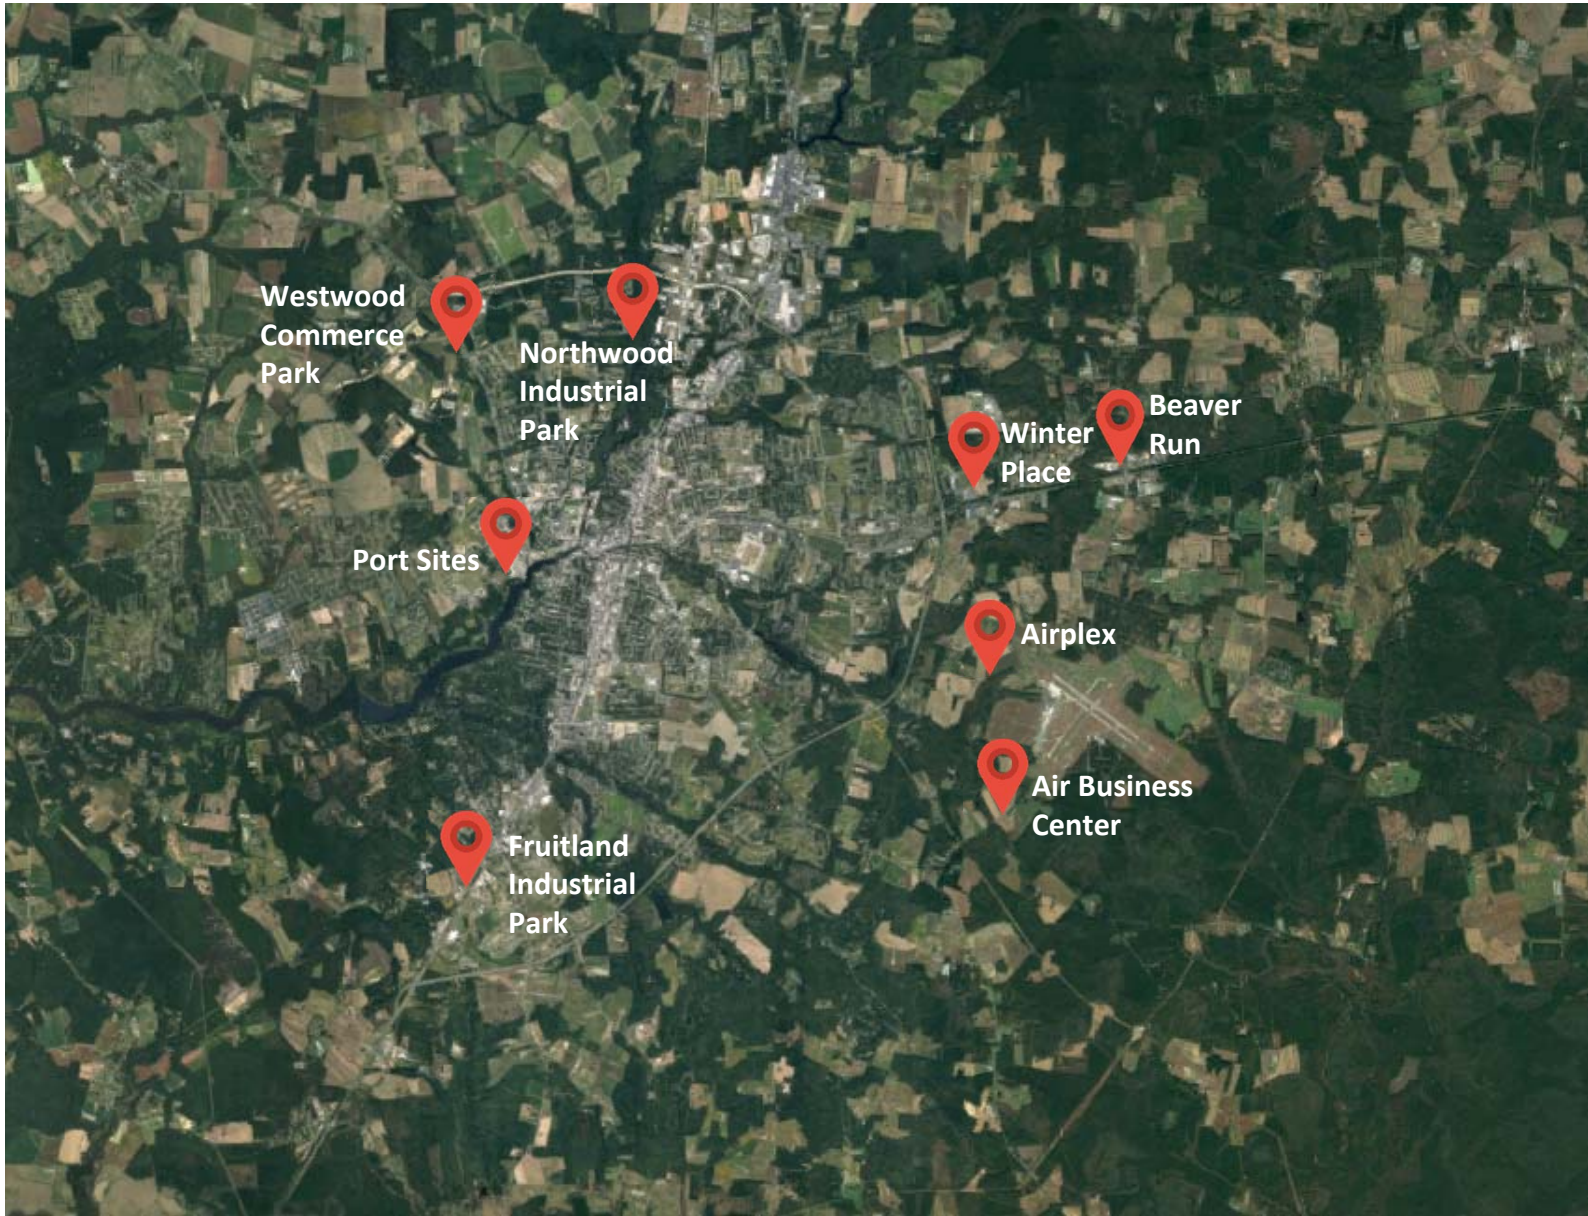

Business Centers

Wicomico County, MD

Salisbury Wicomico Economic Development
One Plaza East, Suite 501
P.O. Box 4700
Salisbury, MD 21803