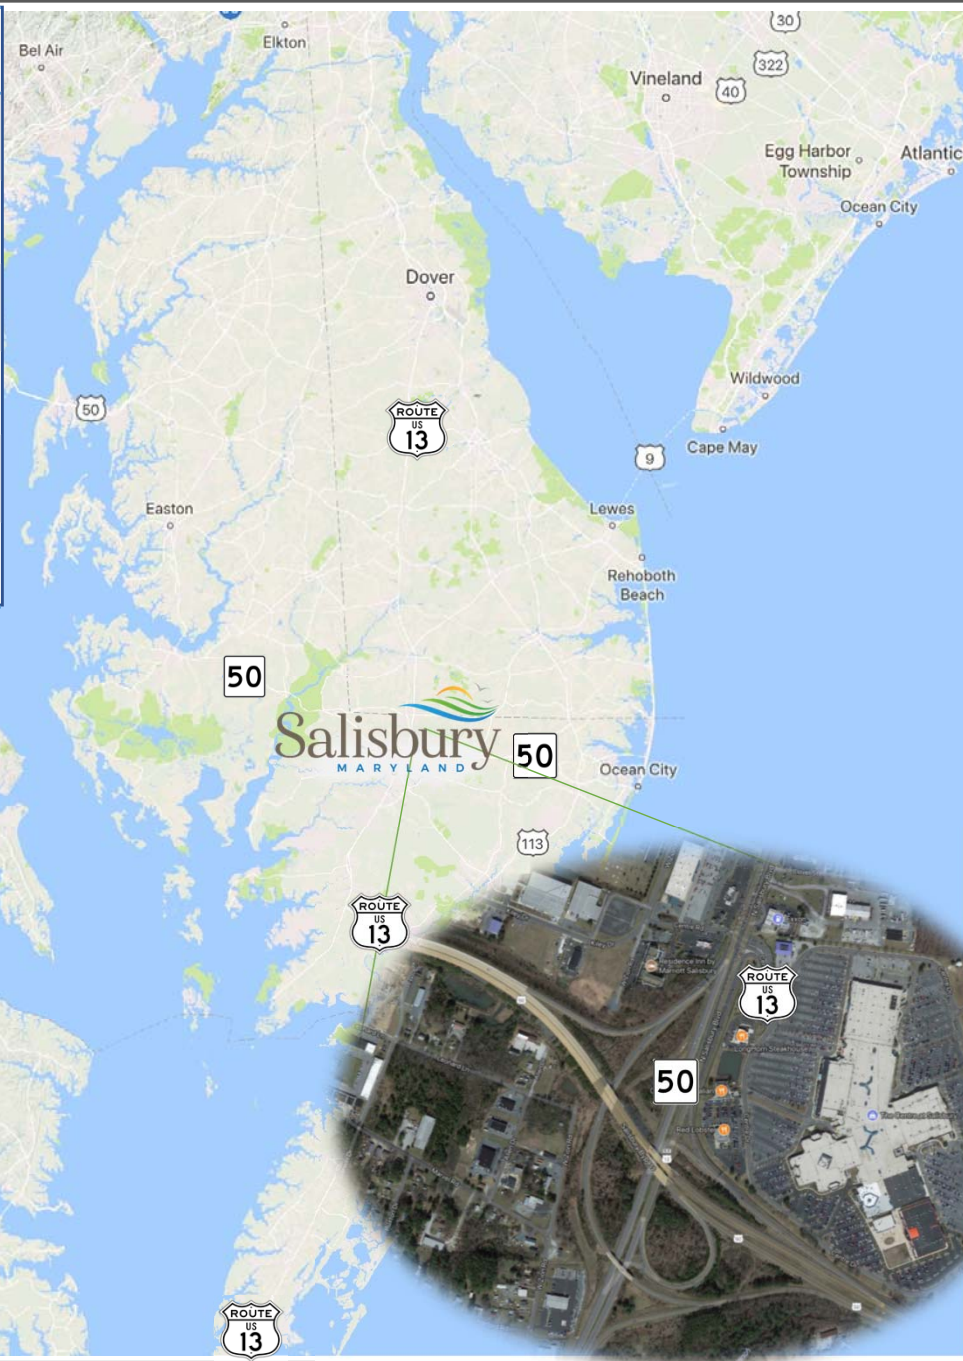

Transportation

Wicomico County, MD

Highway Distance from Wicomico

New York	220 miles
Philadelphia	128 miles
Baltimore	106 miles
Washington	119 miles
Richmond	193 miles
Norfolk	132 miles

Salisbury Wicomico Economic Development
One Plaza East, Suite 501
P.O. Box 4700
Salisbury, MD 21803