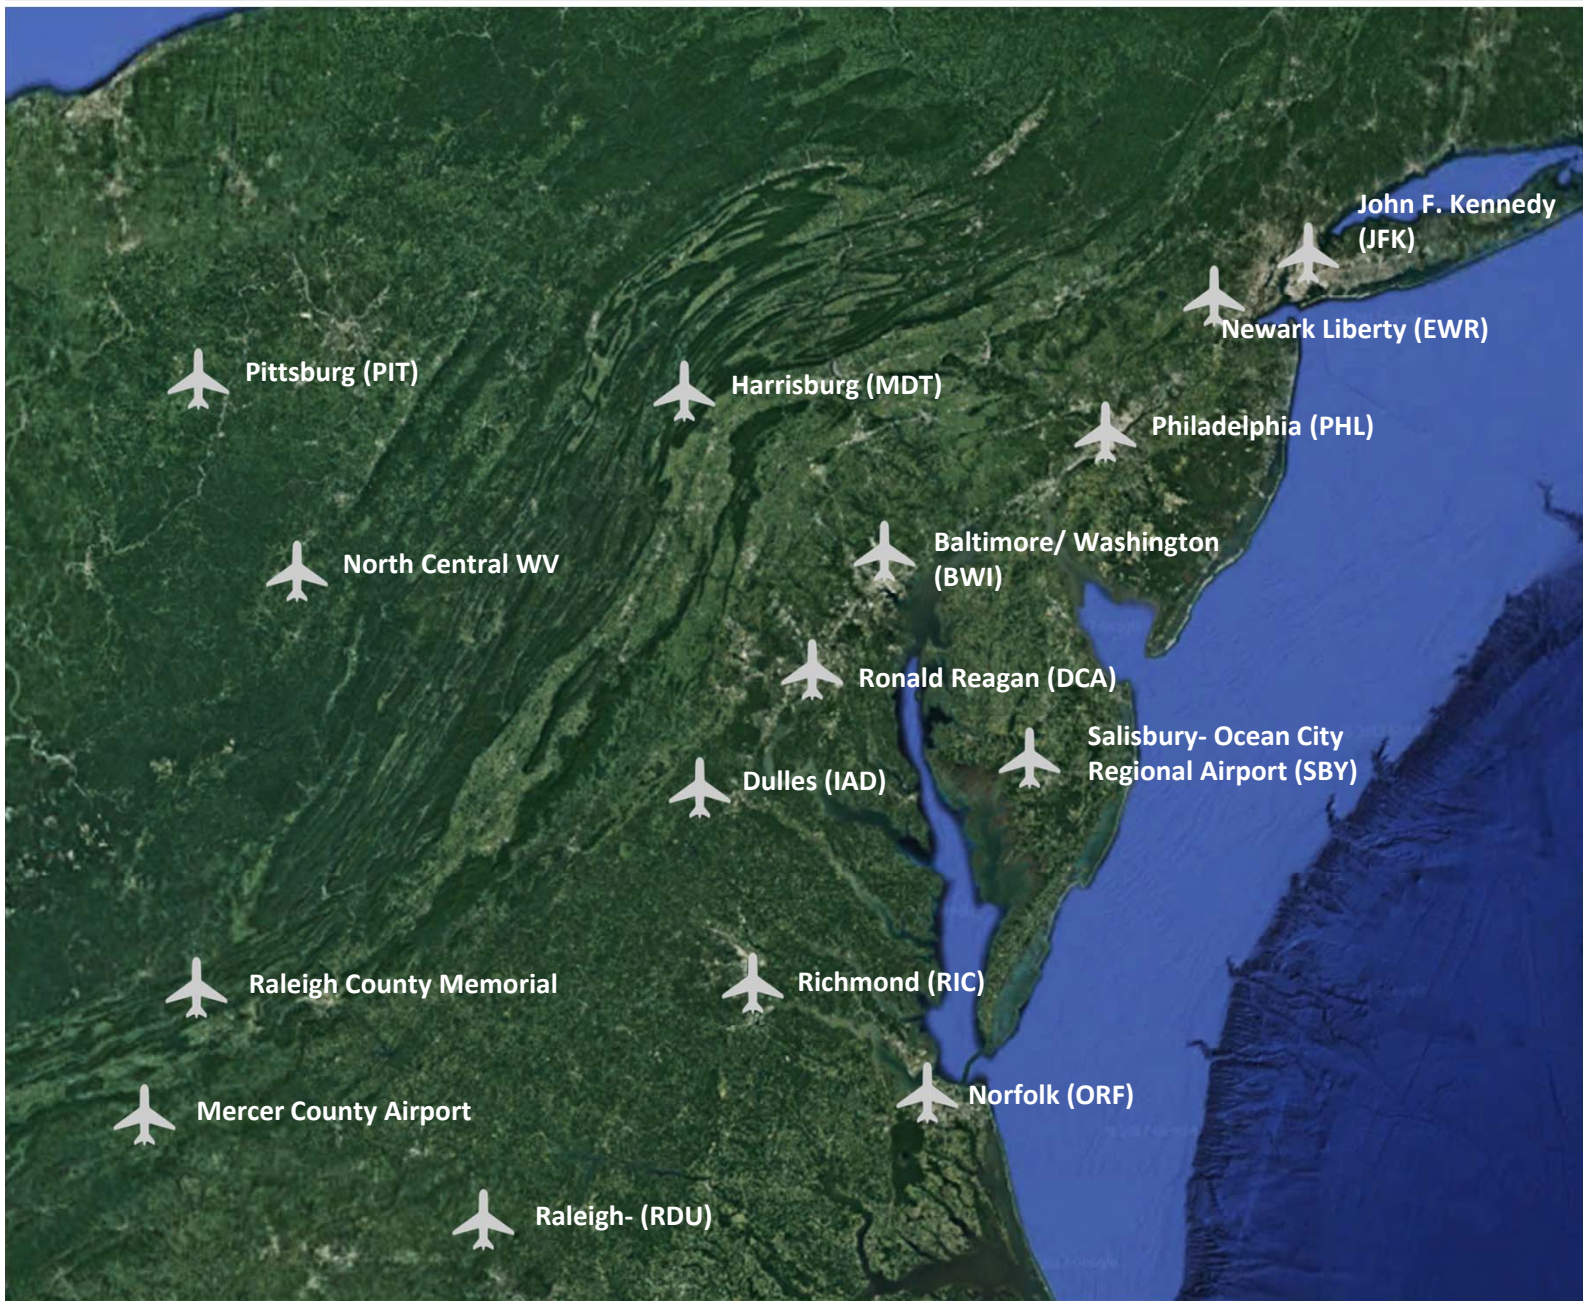

Airports

Wicomico County, MD

Salisbury Wicomico Economic Development
One Plaza East, Suite 501
P.O. Box 4700
Salisbury, MD 21803